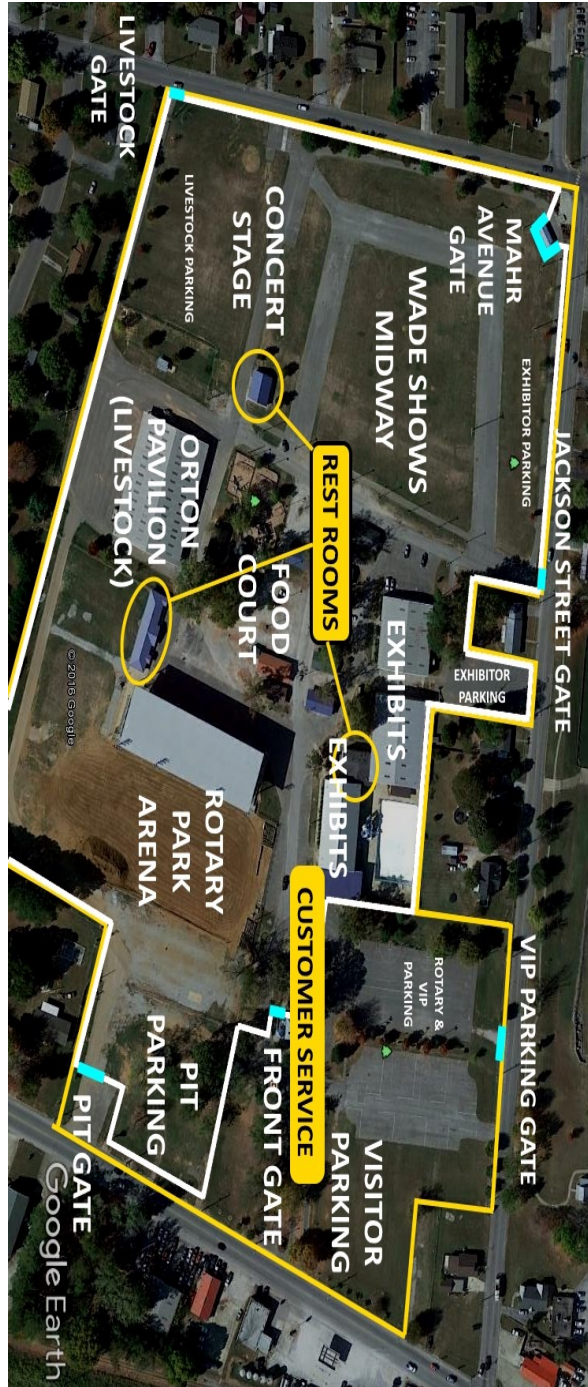

2021

MIDDLE TENNESSEE DISTRICT

ROTARY CLUB OF LAWRENCEBURG